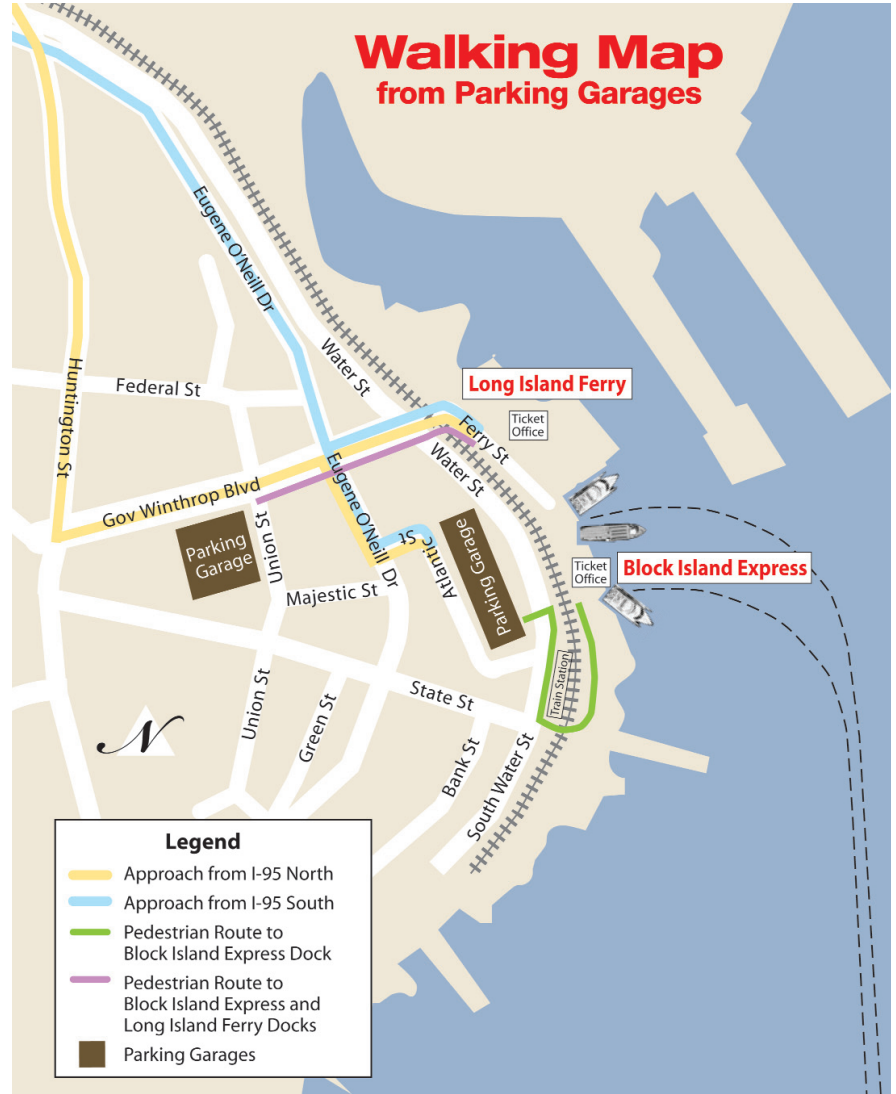

Directions to New London Ferry Dock

2 Ferry St. New London, CT 06320

On 95 South

Take exit 84 South for New London Waterfront District. Continue on Eugene O'Neill Drive and at second light, turn left onto Gov. Winthrop Blvd. Go straight over RR tracks and bear right to the ferry entrance.

On 95 North

Take exit 83 for New London Waterfront District. Continue straight off of exit ramp and onto Huntington St. At third light, turn left onto Gov. Winthrop Blvd. Go straight over RR tracks and bear right to the ferry entrance.

On 395 South

Take exit 78 to Rte. 32. After the Coast Guard Academy continue onto Eugene O'Neill Drive and turn left at second light onto Gov. Winthrop Blvd. Go straight over RR tracks and bear right to the ferry entrance.

From Hartford

Take Rte. 91 South to Rte. 9 South to 95 North (see 95 North above).
 Alternate Route from Hartford - Rt. 2 East to Rt. 11 South to Exit 4.
 Left onto Rt. 82, right onto Rt. 85 to Rt. 95 North (see 95 North above).