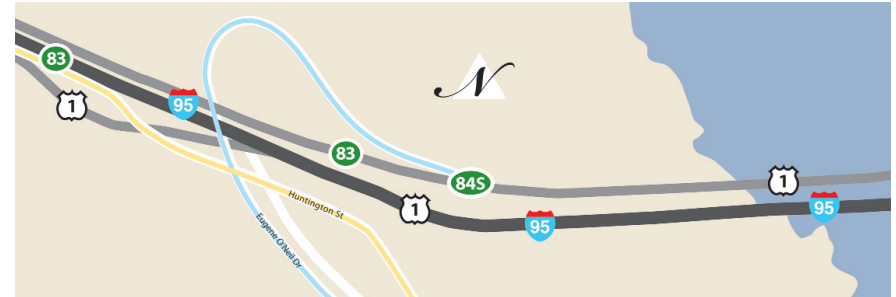

Directions to New London Ferry Dock

2 Ferry St. New London, CT 06320

On 95 South

Take exit 84 South for New London Waterfront District. Continue on Eugene O'Neill Drive and at second light, turn left onto Gov. Winthrop Blvd. Go straight over RR tracks and bear right to the ferry entrance.

On 95 North

Take exit 83 for New London Waterfront District. Continue straight off of exit ramp and onto Huntington St. At third light, turn left onto Gov. Winthrop Blvd. Go straight over RR tracks and bear right to the ferry entrance.

On 395 South

Take exit 78 to Rte. 32. After the Coast Guard Academy continue onto Eugene O'Neill Drive and turn left at second light onto Gov. Winthrop Blvd. Go straight over RR tracks and bear right to the ferry entrance.

From Hartford

Take Rte. 91 South to Rte. 9 South to 95 North (see 95 North above).
 Alternate Route from Hartford - Rt. 2 East to Rt. 11 South to Exit 4.
 Left onto Rt. 82, right onto Rt. 85 to Rt. 95 North (see 95 North above).